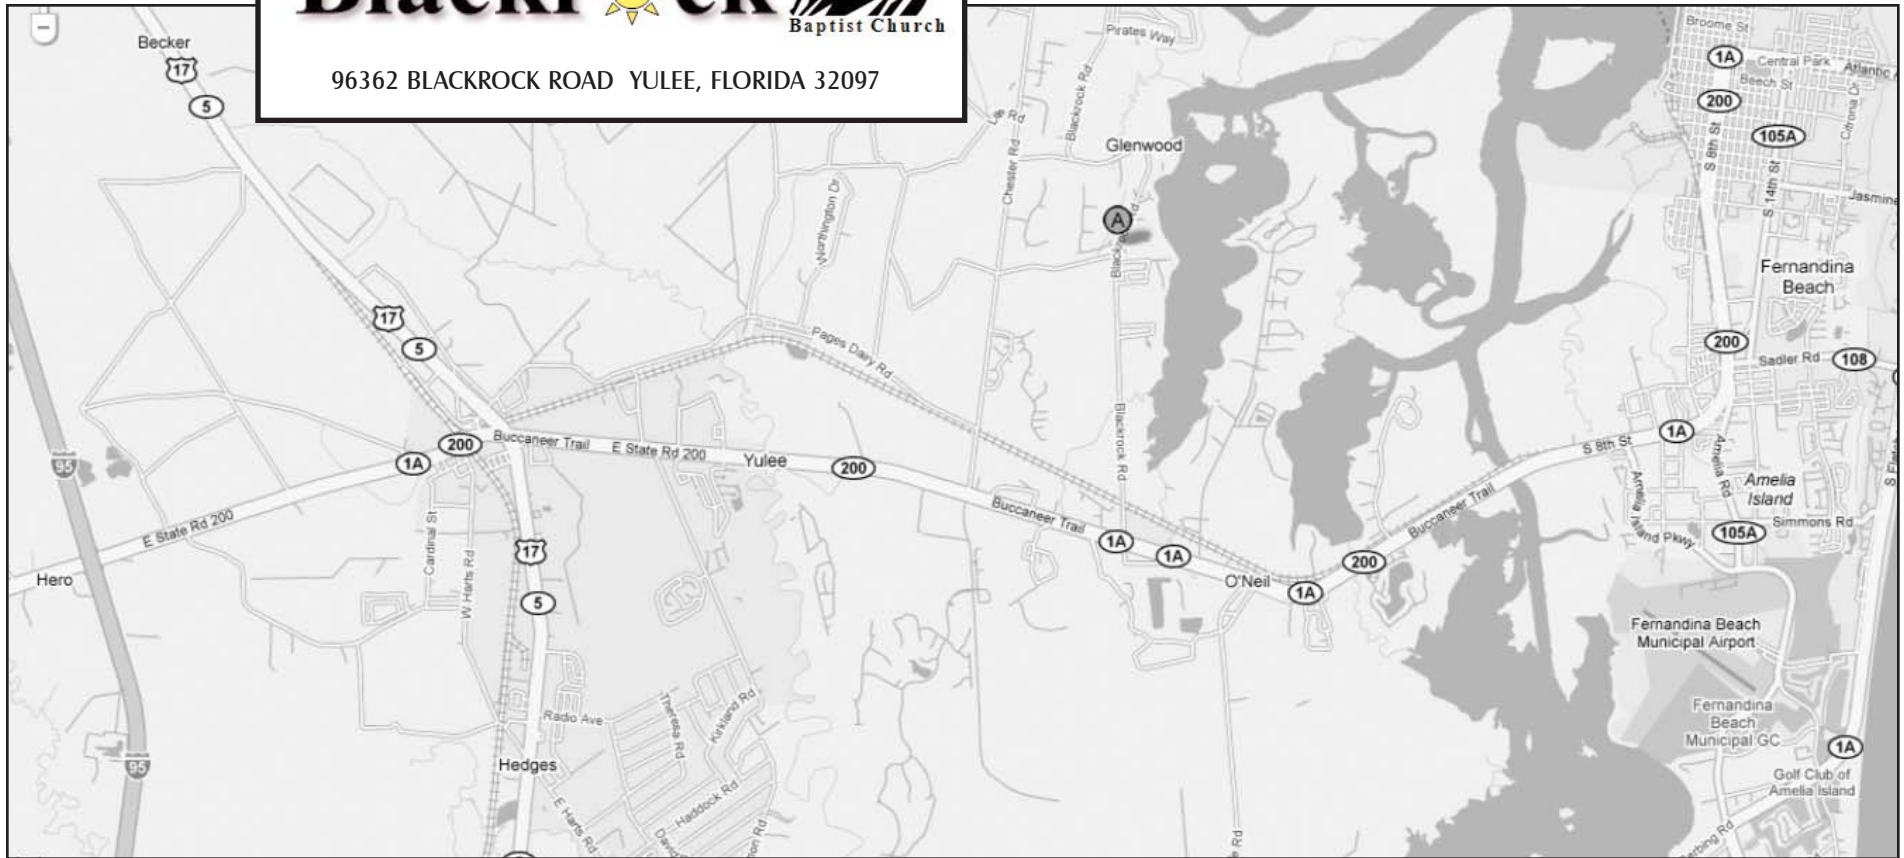

96362 BLACKROCK ROAD YULEE, FLORIDA 32097